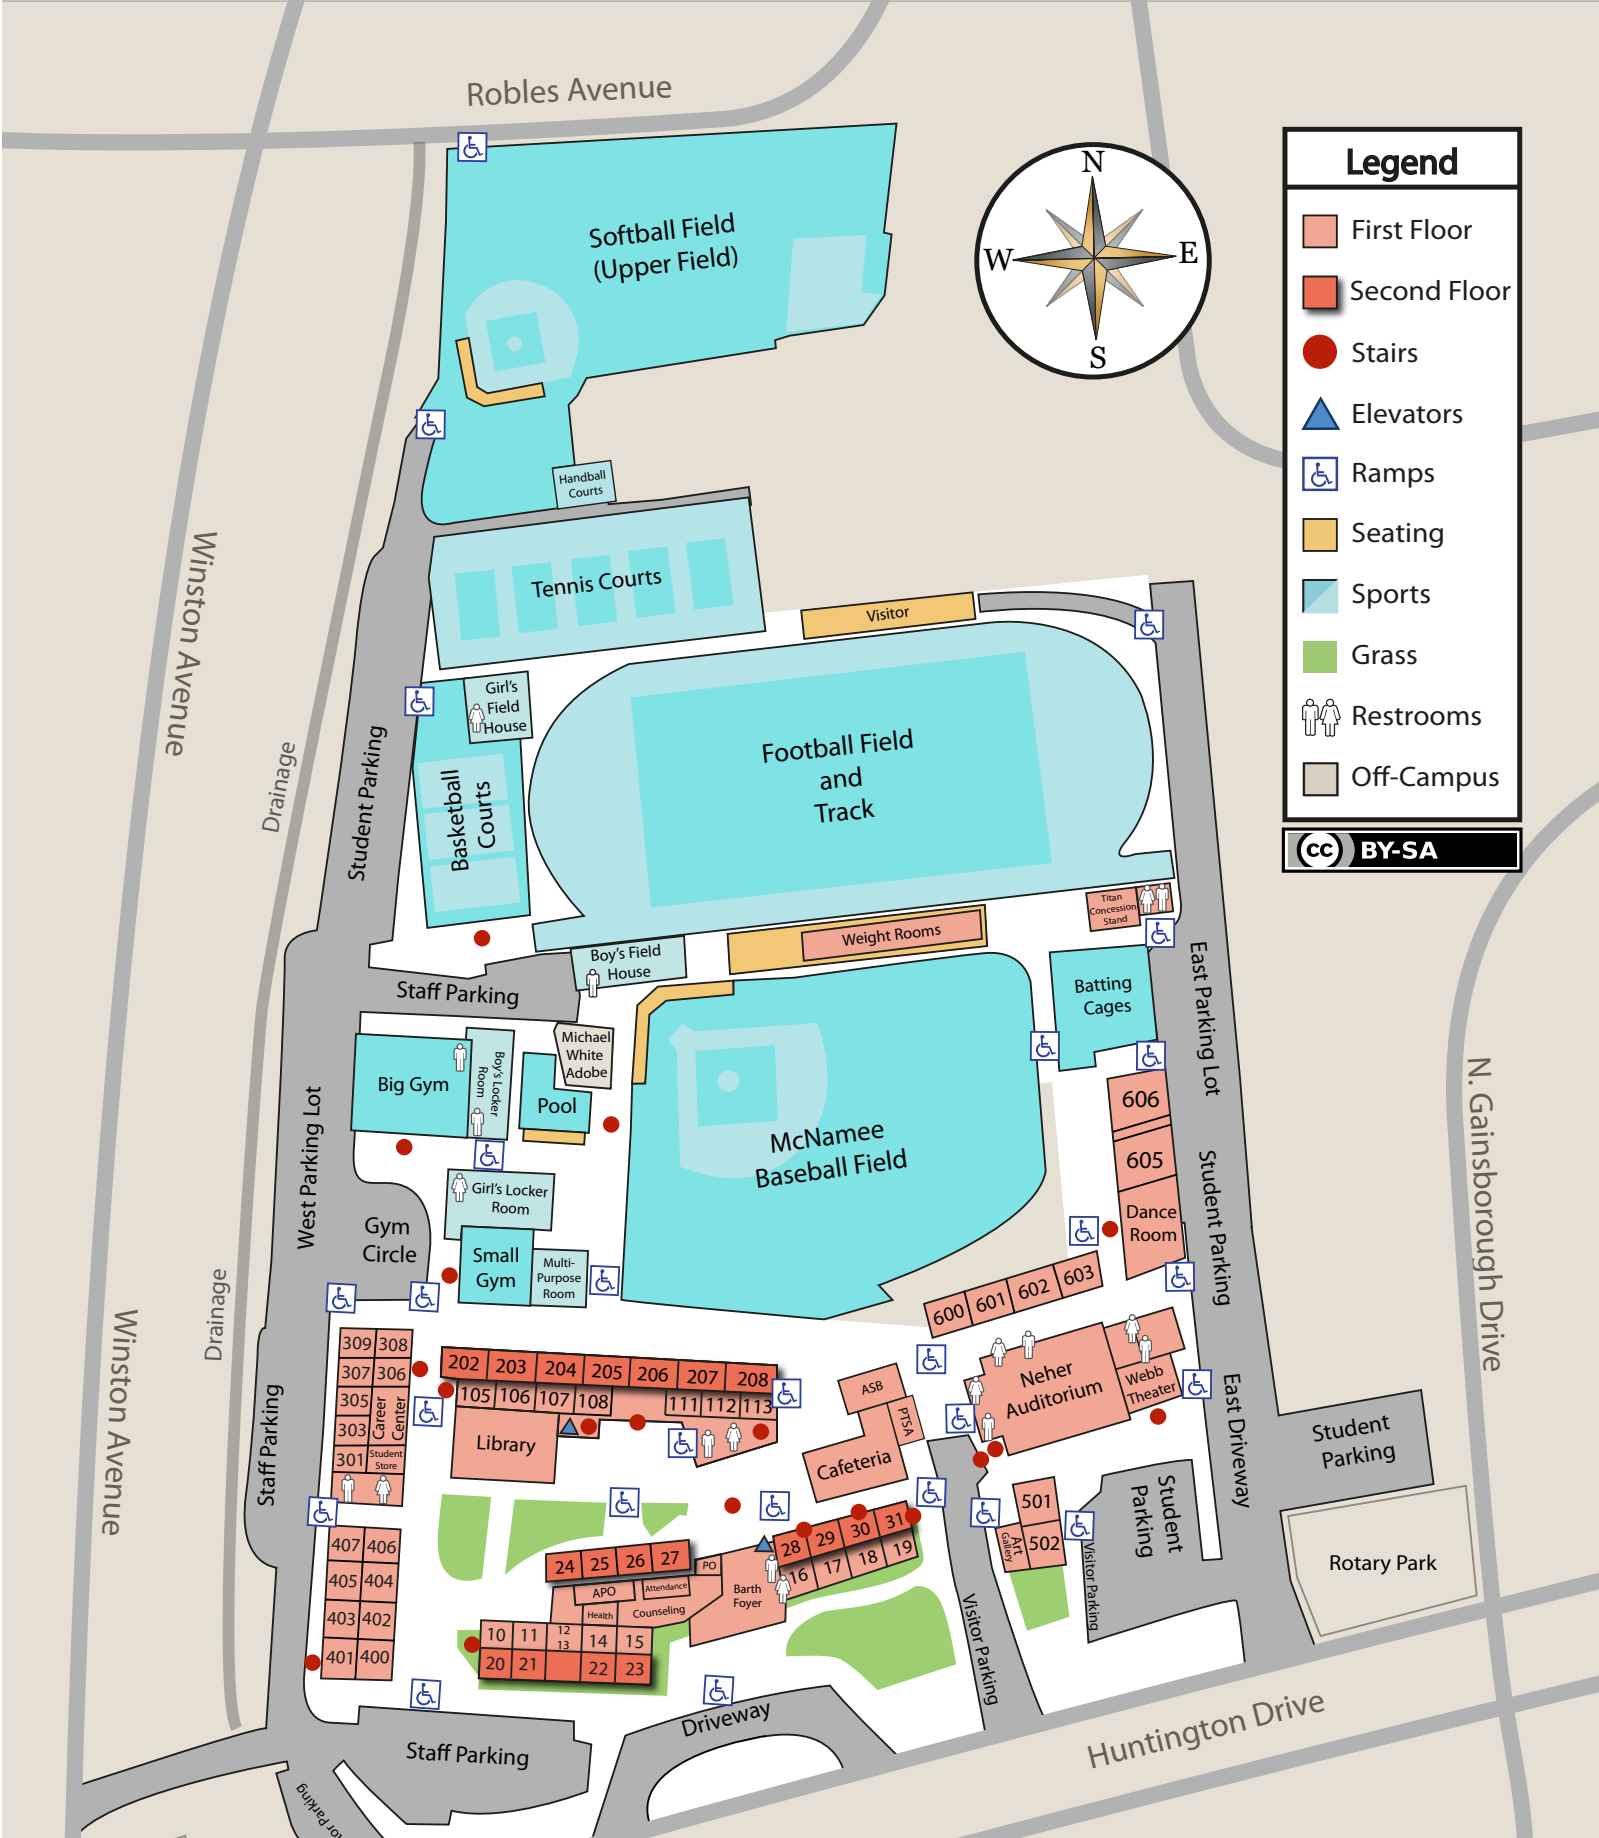

Robles Avenue

Legend

- First Floor
 - Second Floor
 - Stairs
 - Elevators
 - Ramps
 - Seating
 - Sports
 - Grass
 - Restrooms
 - Off-Campus
- CC BY-SA**

San Marino High School

2701 Huntington Drive, San Marino, CA 91108

Staff Parking

Driveway

Visitor Parking

Huntington Drive

East Parking Lot

Student Parking

East Driveway

Student Parking